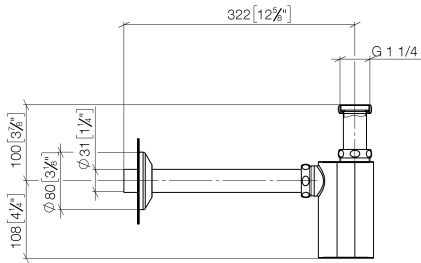

10 040 970

• rosette Ø 80 mm

	Dark Chrome	10 040 970-19
	Chrome	10 040 970-00
	Brushed Platinum	10 040 970-06
	Platinum	10 040 970-08
	Durabress (23kt Gold)	10 040 970-09
	Brushed Durabress (23kt Gold)	10 040 970-28
	Brushed Champagne (22kt Gold)	10 040 970-46
	Champagne (22kt Gold)	10 040 970-47
	Brushed Dark Platinum	10 040 970-99

10 040 970

mm [inches]

10 040 970

Parts for other
finishes can be found
here: [Chrome](#)